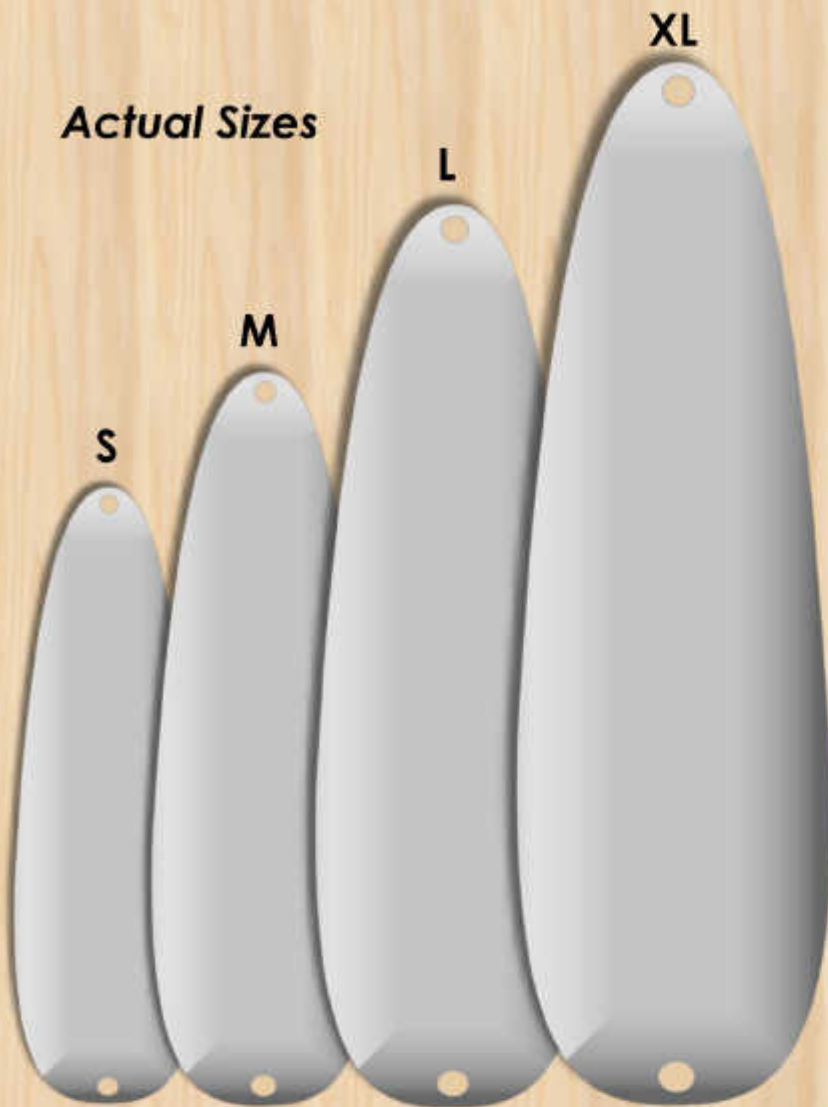

Casting Spoons - Sizing and Details

Actual Sizes

Size	Length	Weight
XL	5 1/2"	2oz
L	3 1/2"	3/4oz
M	2 7/8"	5/8oz
S	2 1/4"	3/8oz

- Double sided imaging
- Smooth finish
- Eagle Claw treble hooks
- Available in all "Lure Designs" on pages 6-10
- **Minimum order:** multiples of 6 per skew
- Inquire about hammered style finish
- Bar coded Pelican Lures packaging (Card and blister pack)
- Great for PIKE, MUSKIE, LAKE TROUT and many other freshwater species.

Product Examples (Not Actual Size)

Metallic
Glitter
Finish

Pelican Lures are specifically designed to replicate fish moving through the water. The casting spoons are weighted perfectly for casting or trolling for that master angler. We have printed the lure design on both sides of the lure to re-create the fish's actual prey.

Trolling Spoons (Flutter) - Sizing and Details

Actual Sizes

Size	Length	Weight
XL	5 1/2"	3/4oz
L	4 3/4"	1/2oz
M	3 7/8"	2/5oz
S	3 1/4"	1/5oz

- **Only the front** of our trolling spoons have an imprinted design, **the back** remains silver with a metallic sparkle finish.
- Smooth finish
- Eagle Claw treble hooks
- All "Lure Designs" available on pages 6-10
- **Minimum order:** multiples of 6 per skew
- Bar coded Pelican Lure packaging (Card and blister pack)
- Great for LAKE TROUT, SALMON, GREYLING and many other saltwater and freshwater species.