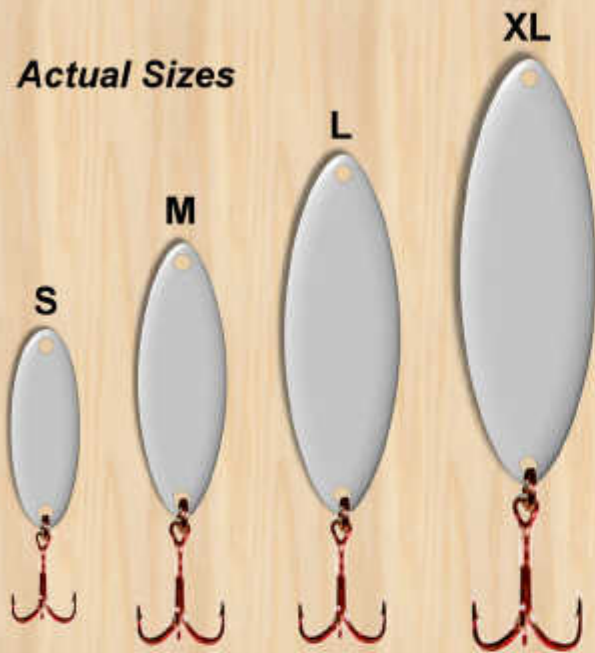

Trolling Spoons (Flutter) - Sizing and Details

Actual Sizes

Size	Length	Weight
XL	5 1/2"	3/4oz
L	4 3/4"	1/2oz
M	3 7/8"	2/5oz
S	3 1/4"	1/5oz

- **Only the front** of our trolling spoons have an imprinted design, **the back** remains silver with a metallic sparkle finish.
- Smooth finish
- Eagle Claw treble hooks
- All "Lure Designs" available on pages 6-10
- **Minimum order:** multiples of 6 per skew
- Bar coded Pelican Lure packaging (Card and blister pack)
- Great for LAKE TROUT, SALMON, GREYLING and many other saltwater and freshwater species.

Product Examples

(Not Actual Size)

Trolling Spoons act much like casting spoons but have a shallower belly and are very light weight. This creates a nice "flutter action" when the lure moves through the water replicating prey at deeper water levels.

Jigging Lures - Sizing and Details

Vertical Jigging, Casting or Trolling!

Size	Length	Weight
XL	2 1/4"	1/4oz
L	1 3/4"	1/6oz
M	1 1/2"	1/8oz
S	1"	1/10oz

- Double sided imaging
- Smooth finish
- RED Eagle Claw treble hooks
- Available in all "Lure Designs" on pages 6-10
- **Minimum order:** multiples of 6 per skew
- Bar coded Pelican Lures packaging (Card and blister pack)
- One unit per package
- Great for WALLEYE, BASS, PIKE, TROUT and many other freshwater species.

Actual Sizes

RED BLOOD HOOKS ON ALL JIGGING LURES

Chrome tail kicker attached to split ring for flash and "rattle" in the water.

Side Profile

Small bend with 20 degree angle for rotating action in the water!