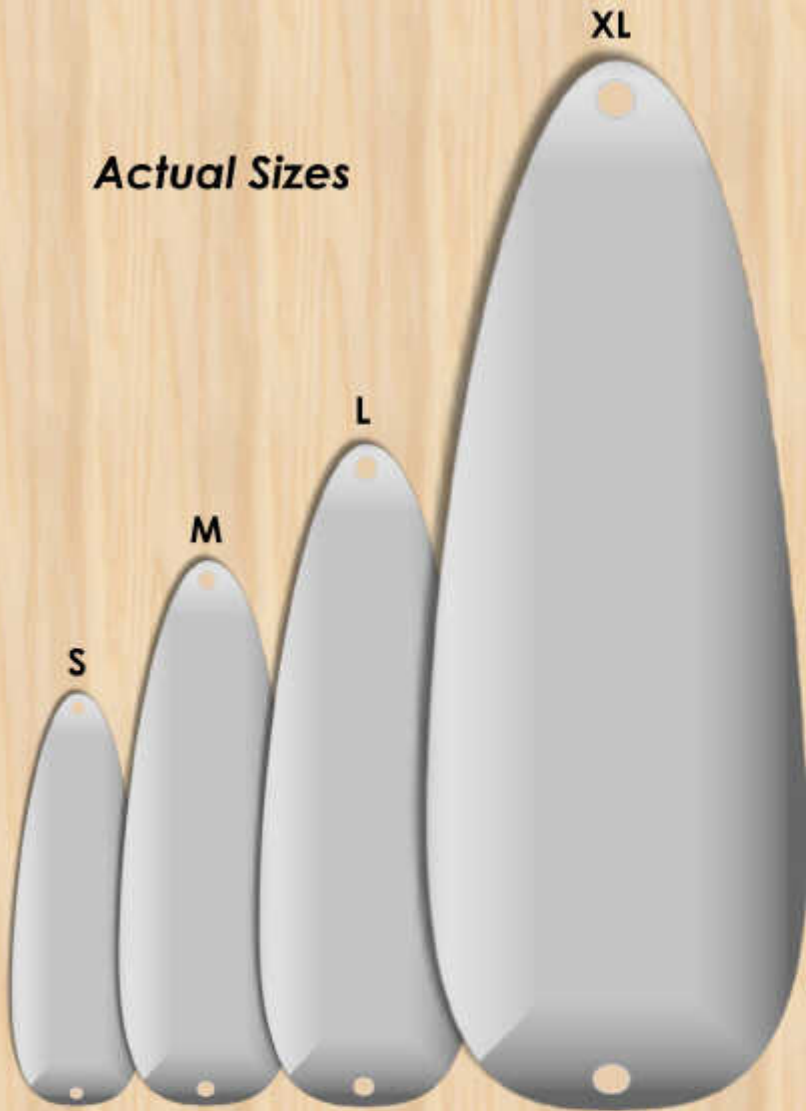

Casting Spoons - Sizing and Details

Actual Sizes

Size	Length	Weight
XL	5 1/2"	2oz
L	3 1/2"	3/4oz
M	2 7/8"	5/8oz
S	2 1/4"	3/8oz

- Double sided imaging
- Smooth finish
- Eagle Claw treble hooks
- Available in all "Lure Designs" on pages 6-10
- **Minimum order:** multiples of 6 per skew
- Inquire about hammered style finish
- Bar coded Pelican Lures packaging (Card and blister pack)
- Great for PIKE, MUSKIE, LAKE TROUT and many other freshwater species.