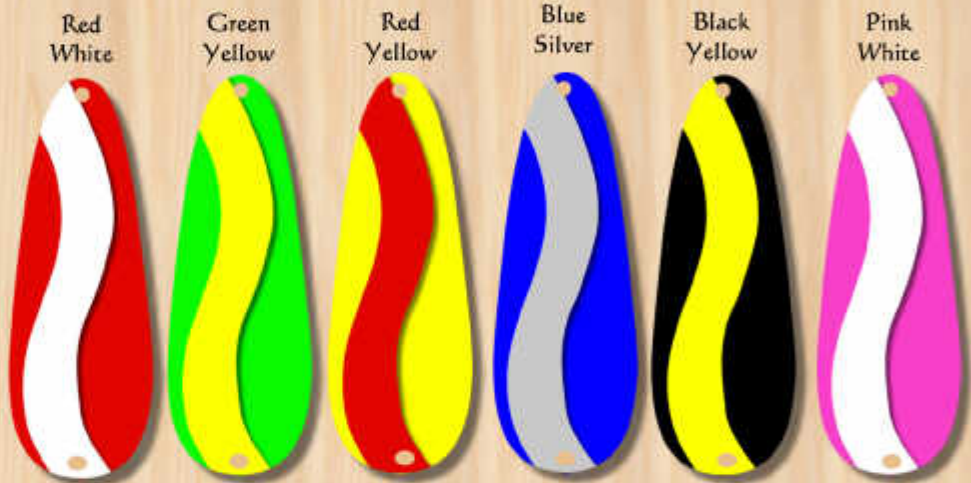

Art Series

Art Series

Fire

Curve

Shimmer

Scales

From digital image to exact replica on our lures

Pumpkin Seed Fish